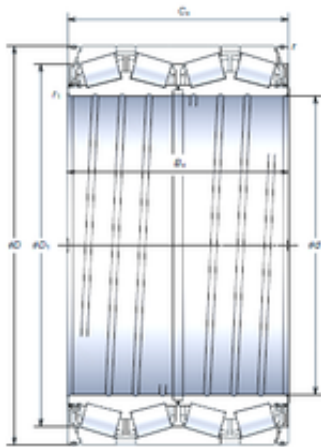

BEARING CORP.OF AMERICA

290 mm x 400 mm x 346 mm NSK
STF290KVS4001Eg Four-Row Tapered Roller
Bearing

Bearing No. STF290KVS4001Eg

Size	290x400x346 mm
Bore Diameter	290 mm
Outer Diameter	400 mm
Width	346 mm
d	290 mm
D	400 mm
B	346 mm
C	346 mm
r min.	4 mm
r1 min.	3 mm
Basic dynamic load rating (C)	3 250 kN
Basic static load rating (C0)	8 400 kN
Calculation factor (e)	0,4
Calculation factor (Y2)	2,5

STF290KVS4001Eg Bearing 2D drawings and 3D CAD models