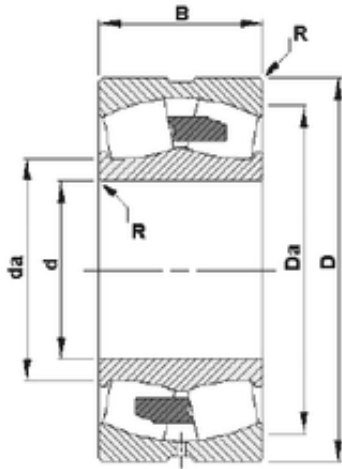

BEARING CORP.OF AMERICA

750 mm x 1090 mm x 250 mm Timken 230/750YMB Spherical Roller Bearing

Bearing No. 230/750YMB

Size	750x1090x250 mm
Bore Diameter	750 mm
Outer Diameter	1090 mm
Width	250 mm
d	750 mm
D	1090 mm
B	250 mm
C	250 mm
R	6 mm
Da	1015 mm
da	830 mm

230/750YMB Bearing 2D drawings and 3D CAD models