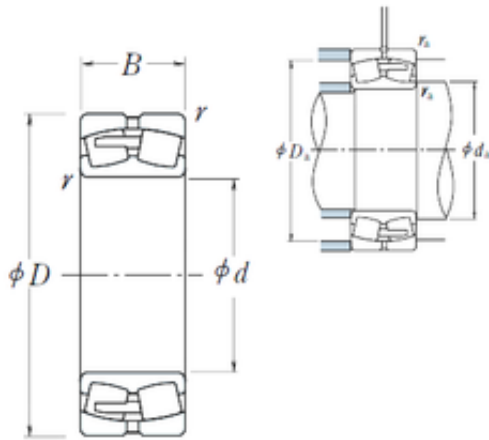

## 240 mm x 500 mm x 155 mm NSK 22348CAE4 Spherical Roller Bearing

Bearing No. 22348CAE4

22348CAE4 Bearing 2D drawings and 3D CAD models

Size	240x500x155 mm
Bore Diameter	240 mm
Outer Diameter	500 mm
Width	155 mm
d	240 mm
D	500 mm
B	155 mm
C	155 mm
r min.	5 mm
da min.	262 mm
Da min	423 mm
Da max.	478 mm
ra max.	4 mm
Weight	147 Kg
Basic dynamic load rating (C)	2600 kN
Basic static load rating (C0)	3800 kN
(Grease) Lubrication Speed	670 r/min
(Oil) Lubrication Speed	850 r/min
Calculation factor (e)	0,32
Calculation factor (Y0)	2,1
Calculation factor (Y2)	3,2