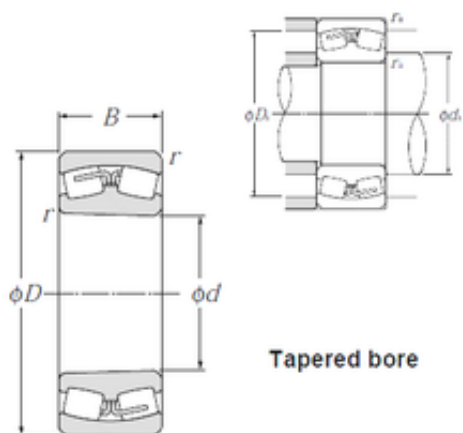

BEARING CORP.OF AMERICA

240 mm x 400 mm x 160 mm NTN 24148BK30 Spherical Roller Bearings

Bearing No. 24148BK30

24148BK30 Bearing 2D drawings and 3D CAD models

Size	240x400x160 mm
Bore Diameter	240 mm
Outer Diameter	400 mm
Width	160 mm
d	240 mm
D	400 mm
B	160 mm
C	160 mm
r min.	4 mm
da min.	258 mm
Da max.	382 mm
ra max.	3 mm
Weight	80,9 Kg
Basic dynamic load rating (C)	2 110 kN
Basic static load rating (C0)	3 800 kN
(Grease) Lubrication Speed	770 r/min
(Oil) Lubrication Speed	1 000 r/min
Calculation factor (e)	0,4
Calculation factor (Y0)	1,65
Calculation factor (Y1)	1,69
Category	Bearings
Inventory	0.0
Manufacturer Name	NTN
Minimum Buy Quantity	N/A
Weight / Kilogram	82