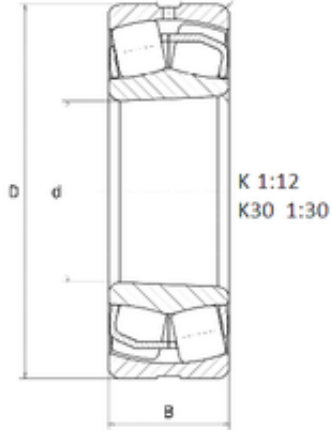

BEARING CORP.OF AMERICA

1120,000 mm x 1360,000 mm x 180,000 mm
NTN 238/1120K Spherical Roller Bearings

Bearing No. 238/1120K

| | |
|----------------|------------------|
| Size | 1120x1360x180 mm |
| Bore Diameter | 1120,000 mm |
| Outer Diameter | 1360,000 mm |
| Width | 180,000 mm |
| d | 1120,000 mm |
| D | 1360,000 mm |
| B | 180,000 mm |
| C | 180,000 mm |

238/1120K Bearing 2D drawings and 3D CAD models